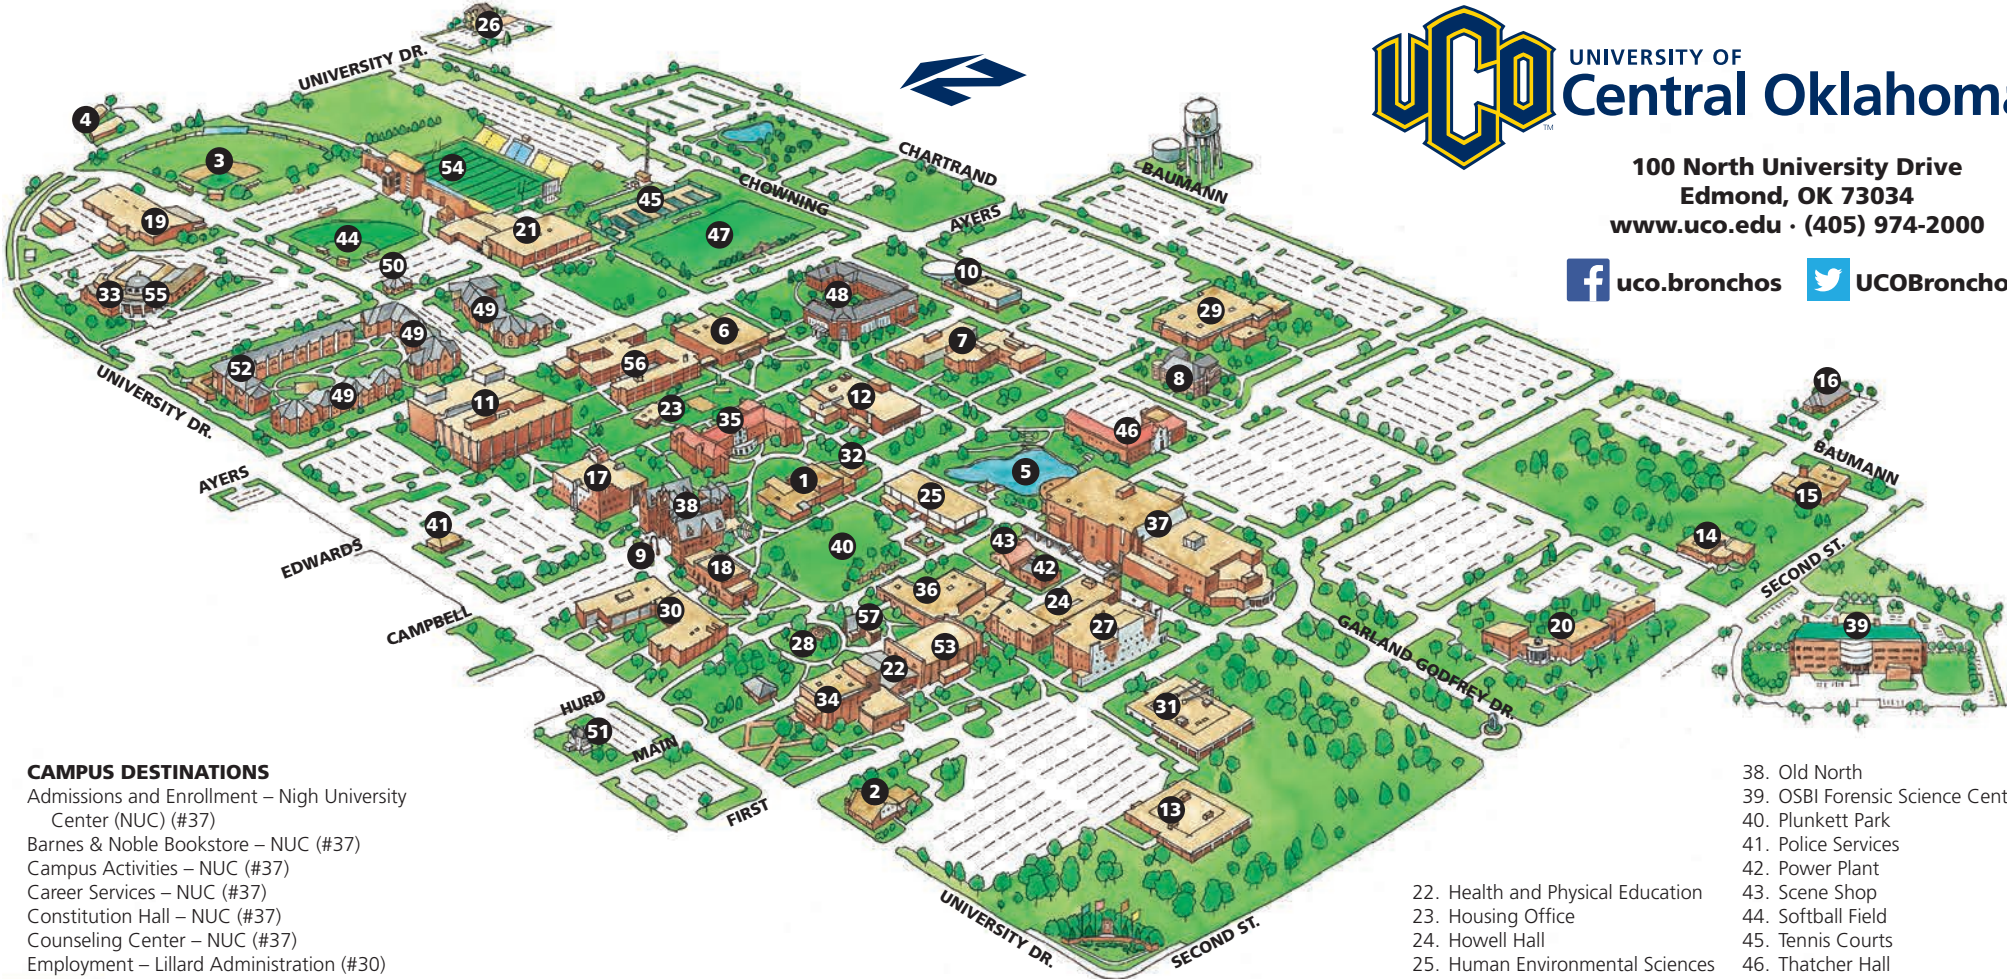

100 North University Drive
Edmond, OK 73034
www.uco.edu · (405) 974-2000

uco.bronchos UCUBronchos

CAMPUS DESTINATIONS

- Admissions and Enrollment – Nigh University Center (NUC) (#37)
- Barnes & Noble Bookstore – NUC (#37)
- Campus Activities – NUC (#37)
- Career Services – NUC (#37)
- Constitution Hall – NUC (#37)
- Counseling Center – NUC (#37)
- Employment – Lillard Administration (#30)
- Financial Aid – NUC (#37)
- Fraternity and Sorority Life – NUC (#37)
- Global Affairs – NUC (#37)
- Housing – Housing Office (#23)
- MidFirstBank – NUC (#37)
- Parking Permits – NUC (#37)
- Pegasus Theater – Liberal Arts (#29)
- Print Central – NUC (#37)
- Radke Fine Arts Theatre – Center for Transformative Learning (#8)
- Troy Smith Lecture Hall – Business (#7)
- UCO Foundation – Evans Hall (#18)

DINING OPTIONS

- Buddy's Cafeteria (#6)
- Broncho Sports Grill – University Suites (#52)
- Express Food Court – NUC (#37)
- Legends Restaurant – NUC (#37)
- Outtakes® – Chambers Library (#11)
- Outtakes® – NUC (#37)
- Starbucks® – NUC (#37)

MAP LEGEND

1. Art & Design Building
2. Baptist Collegiate Ministries
3. Baseball Field
4. Broncho IV Apartments
5. Broncho Lake
6. Buddy's Food Court
7. Business Building
8. Center for Transformative Learning
9. Central Gateway
10. Central Plant
11. Chambers Library
12. Communications Building
13. Coyner Health Sciences
14. Edmond Chamber of Commerce
15. Edmond Fire Station No. 1
16. Education Annex Building
17. Education Building
18. Evans Hall
19. Facilities Management
20. Forensic Science Institute
21. Hamilton Field House
22. Health and Physical Education
23. Housing Office
24. Howell Hall
25. Human Environmental Sciences
26. International House
27. Laboratory Annex Building
28. Labyrinth
29. Liberal Arts
30. Lillard Administration Building
31. Math and Computer Science
32. Melton Art Gallery
33. Mercy Clinic
34. Mitchell Hall
35. Murdaugh Hall
36. Music Building
37. Nigh University Center

38. Old North
39. OSBI Forensic Science Center
40. Plunkett Park
41. Police Services
42. Power Plant
43. Scene Shop
44. Softball Field
45. Tennis Courts
46. Thatcher Hall
47. Thompson Soccer Field
48. Transformative Learning Quadrangle (The Quad)
49. University Commons
50. University Commons Clubhouse
51. University House
52. University Suites
53. Wantland Hall
54. Wantland Stadium
55. Wellness Center
56. West Hall
57. Y-Chapel

**METRO
CAMPUS
LOCATIONS**

  Academy of Contemporary Music (ACM@UCO) 25 S. Oklahoma Ave., Downtown Oklahoma City	 ACM@UCO Performance Lab 329 E. Sheridan Ave., Downtown Oklahoma City	 Center for eLearning and Customized Education 201 N. Bryant Ave, Edmond	 Center for Outdoor Adventure Recreation Arcadia Lake - Second St. and Midwest Blvd.
  CHKI Central Boathouse 732 S.E. 6th St., Oklahoma River, Downtown Oklahoma City	 Customized Education – Business & Workforce Development One Santa Fe Plaza, Downtown Oklahoma City	 Jazz Lab 100 E. 5th St., Edmond	 UCO Downtown Carnegie Centre, 131 Dean A. McGee Ave, Downtown Oklahoma City